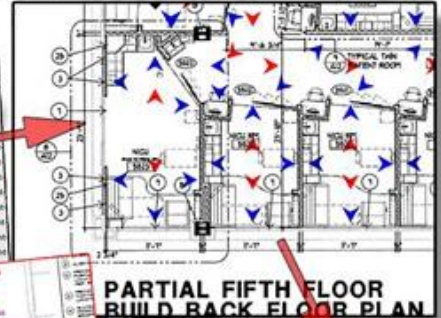

# LAND HERE !

A USB DRIVE HOLDS ALL THE VISUAL DOCUMENTATION FOR YOUR PROJECT IN A CUSTOMIZED **LANDING APP.**

DOWNLOAD TO YOUR DESKTOP, THEN OPEN AND JUST-CLICK A BUTTON ... ACCESS IS IMMEDIATELY AVAILABLE TO THE PHOTOGRAPHS AND VIDEO RECORDINGS OF YOUR PROJECT, SIMPLY BY CLICKING ARROWS OR ICONS EMBEDDED IN THE ORIGINAL PLAN SHEETS.