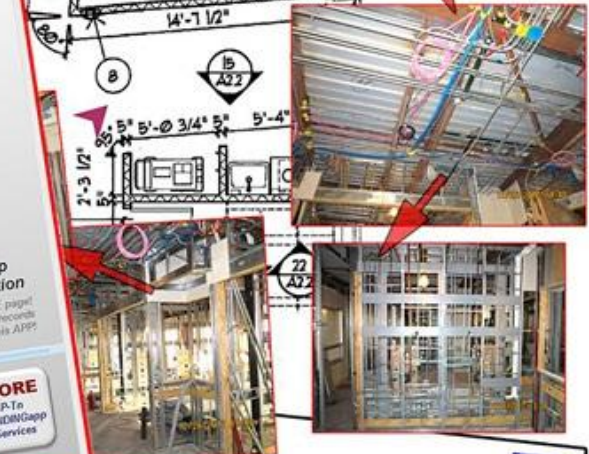

P-Tn AERIAL ProgressPHOTOS DOWNLOAD PAGE

TEVA Pharmaceuticals - Leawood, KS.

SELECT AN AERIAL ProgressPHOTO IMAGE

NUMBER OF AERIAL PROGRESSPHOTOS AVAILABLE: 12

12 AERIAL ProgressPHOTO PROJECT RECORDS

FORTY YEARS of Visual Documentation

We know *photo - digital - video*. Using film, airplanes, helicopters, video cameras, web cams, digital cameras and computers, we've seen buildings, process plants, pipelines, and street improvement projects. We know what to look for, and how to record it & describe what we see. Hundreds of clients have helped grow P-Tn to a combined 80+ years of photographic experience serving both the construction and engineering industries, beyond the Kansas City area.

ADD YOUR NAME TO THE LIST!

913-384-9369
contact@P-Tn.com