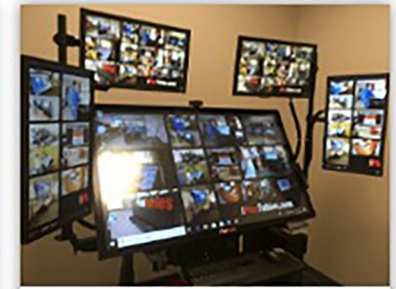

iPlanTables Workstation for Maximum Flexibility

11-13k

Desktop Commander

Our #2 Seller -- Converts any existing Flat Work Surface to a Powerful Sit-Stand iPlanTables Workstation

5.5-6.5k

Office Command Center

This 4-Monitor Touchscreen Display Desk Suite Combo Creates a Complete Office Sit-Stand Desk iPlanTables Workstation Command Center

Key information is Always Available.

15-16.5k +

FM Hydra

A True iPlanTables Command Center for your Complex Information Management Needs -- Combining the Power of Our Facility Manager with Functionality of Extra Side Monitors for Multiple Active Screens

13.5-14k

Value Series

A True Economical iPlanTables Workstation -- Adjustable Tilt from 45 to 90 Degrees, with Sit-Stand up to 6 feet in Height

7.5-9.5k

Field Commander

A True Rugges Lockable Information iPlanTables Center, Ideal for BIM Sharing on a floor-by-floor Basis. A Professional Grade Jobsite Box Solution